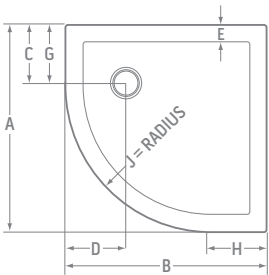

PENTANGLE	A	B	WASTE SIZE	WEIGHT IN KG'S	C	D	E	F	F2*	G	H
900 PENTANGLE 35mm	900	900	90	12	230	230	70	35	135	40	40