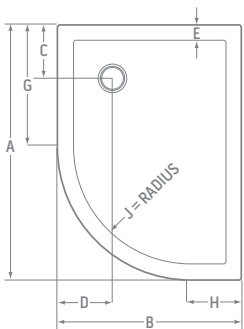

QUADRANTS	A	B	WASTE SIZE	WEIGHT IN KG'S	C	D	E	F	F2*	G	H	J
800 QUADRANT 35mm	800	800	90	9	230	230	70	35	135	250	250	550
900 QUADRANT 35mm	900	900	90	11	230	230	70	35	135	350	350	550
1000 QUADRANT 35mm	1000	1000	90	15	230	230	70	35	135	450	450	550