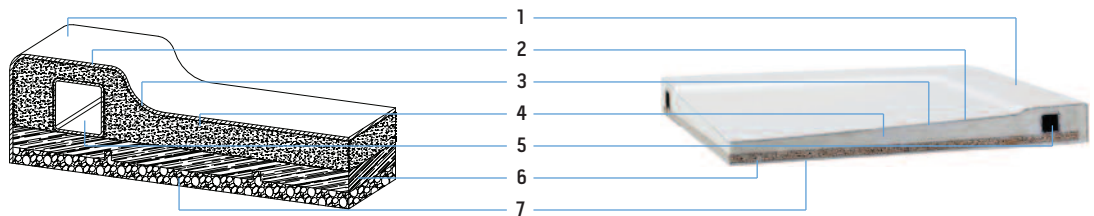

CHOOSING A SHOWER TRAY

IT IS AS EASY AS 1,2,3 (AND MAYBE 4!)

1

CHOOSE A TRAY

See column [1](#) on pages 4 & 5

Zamori has over 45 trays, the largest range of 35mm shower trays available in the United Kingdom. Decide on the showering enclosure that you require - and then choose a tray that fits this.

All our trays are acrylic capped with a 20mm x 20mm x 1.2mm square tube, formed to be the exact shape of the tray, to ensure rigidity for a lifetime of use. The trays are flat on the under-surface; this makes installation and levelling very easy.

DID YOU KNOW?

All our trays are supplied with:

- 55mm corner caps
- Shrink wrapped in plastic
- 2 ply box

The above ensures the tray arrives at your location in perfect condition.