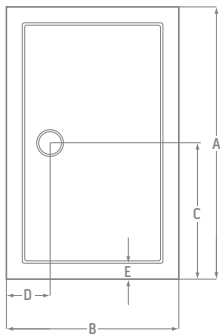

TECHNICAL SPECIFICATIONS

SQUARES	A	B	WASTE SIZE	WEIGHT IN KG'S	C	D	E	F	F2*
700 x 700 x 35mm	700	700	90	9	230	230	70	35	135
760 x 760 x 35mm	760	760	90	9.5	230	230	70	35	135
800 x 800 x 35mm	800	800	90	11	230	230	70	35	135
900 x 900 x 35mm	900	900	90	13	230	230	70	35	135
1000 x 1000 x 35mm	1000	1000	90	16	230	230	70	35	135

RECTANGLES	A	B	WASTE SIZE	WEIGHT IN KG'S	C	D	E	F	F2*
900 x 760 x 35mm	900	760	90	11	230	230	70	35	135
900 x 800 x 35mm	900	800	90	11	230	230	70	35	135
1000 x 700 x 35mm	1000	700	90	11	230	230	70	35	135
1000 x 760 x 35mm	1000	760	90	12	230	230	70	35	135
1000 x 800 x 35mm	1000	800	90	12	230	230	70	35	135
1000 x 900 x 35mm	1000	900	90	13	230	230	70	35	135
1100 x 700 x 35mm	1100	700	90	12	230	230	70	35	135
1100 x 760 x 35mm	1100	760	90	13	230	230	70	35	135
1100 x 800 x 35mm	1100	800	90	13	230	230	70	35	135
1100 x 900 x 35mm	1100	900	90	14	230	230	70	35	135
1200 x 700 x 35mm	1200	700	90	13	230	230	70	35	135

1200 x 760 x 35mm	1200	760	90	14	600	230	70	35	135
1200 x 800 x 35mm	1200	800	90	14	600	230	70	35	135
1200 x 900 x 35mm	1200	900	90	16	600	230	70	35	135
1400 x 800 x 35mm	1400	800	90	18	700	230	70	35	135
1400 x 900 x 35mm	1400	900	90	18	700	230	70	35	135
1500 x 700 x 35mm	1500	700	90	17	750	230	70	35	135
1500 x 760 x 35mm	1500	760	90	17	750	230	70	35	135
1500 x 800 x 35mm	1500	800	90	18	750	230	70	35	135
1600 x 700 x 35mm	1600	700	90	18	800	230	70	35	135
1700 x 700 x 35mm	1700	700	90	19	850	230	70	35	135
1700 x 760 x 35mm	1700	760	90	19	850	230	70	35	135
1700 x 800 x 35mm	1700	800	90	21	850	230	70	35	135

WALK IN RECTANGULAR (Rectangular internal)	A	B	WASTE SIZE	WEIGHT IN KG'S	C	D	E	F	F2*	G	H	I
1400 x 900 x 35mm	1400	900	90	20	175	450	70	35	135	740	75	10
1600 x 800 x 35mm	1600	800	90	20	175	400	70	35	135	860	72	10
1700 x 800 x 35mm	1700	800	90	21	175	400	70	35	135	930	72	10

*F2 shows the combined height of the tray and the panel, when a panel kit is used. Linear dimensions are in millimetres.