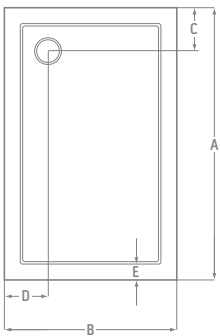

#### TRAY PANEL KITS\*

See code A - E next to each tray to ascertain which Kit is required

Panel Pack A (including 2 x 1000mm panels, 3 x magnetic telescopic legs, 2 x standard legs)	£75
Panel Pack B (including 1000mm & 1700mm panels, 4 x magnetic telescopic legs, 4 x standard legs)	£95
Panel Pack C (including 900mm pentangle panel, 3 x magnetic telescopic legs, 2 x standard legs)	£75
Panel Pack D (including 1000mm quadrant panel, 3 x magnetic telescopic legs, 2 x standard legs)	£85
Panel Pack E (including 1200mm offset quadrant panel, 4 x magnetic telescopic legs, 3 x standard legs)	£95

# TECHNICAL SPECIFICATIONS

SQUARES	A	B	WASTE SIZE	WEIGHT IN KG'S	C	D	E	F	F2*
700 x 700 x 35mm	700	700	90	9	230	230	70	35	135
760 x 760 x 35mm	760	760	90	9.5	230	230	70	35	135
800 x 800 x 35mm	800	800	90	11	230	230	70	35	135
900 x 900 x 35mm	900	900	90	13	230	230	70	35	135
1000 x 1000 x 35mm	1000	1000	90	16	230	230	70	35	135