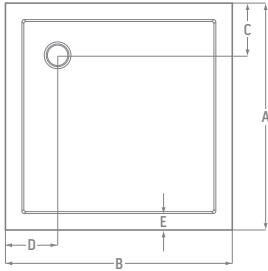

TECHNICAL SPECIFICATIONS