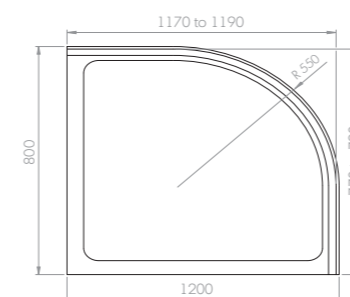

1200mm x 800mm

Quadrant 1200mm x 800mm		
Colour	Price Inc VAT	Adjustment
Chrome	£681.10	1170 to 1190 770 to 790 Radius 550mm Overall height 1850mm

new
era elegant, affordable & luxurious showering

Quadrant 1000 x 800

Quadrant 800mm x 800mm		
Colour	Price Inc VAT	Adjustment
Chrome	518.94	770 to 790 Radius 550mm Overall height 1850mm

1200 Slider

Slider with side panel

Features:

- Lifetime guarantee
- Spring loaded bottom runners
- Adjustable top runners
- 6mm glass
- Magnetic cushioned seal
- Chrome frame clear glass
- Colour match chrome top caps
- Safety glass BSEN12150-1

Bi-Fold		
Size	Price Inc VAT	Adjustment
760	481.87	710 to 700 Overall height 1850mm
800	505.04	750 to 810 Overall height 1850mm
900	556.00	850 to 910 Overall height 1850mm

Side Panel		
Size	Price Inc VAT	Adjustment
760	305.80	723 to 753 Overall height 1850mm
800	305.80	763 to 793 Overall height 1850mm

Pivot

Bi-Fold		
Size	Price Inc VAT	Adjustment
760	361.40	710 to 700 Overall height 1850mm
800	393.84	750 to 810 Overall height 1850mm
900	417.00	850 to 910 Overall height 1850mm

Side Panel		
Size	Price Inc VAT	Adjustment
760	305.80	723 to 753 Overall height 1850mm
800	305.80	763 to 793 Overall height 1850mm