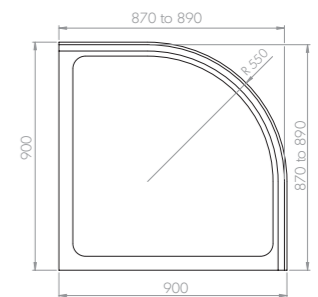

1200mm x 800mm

Quadrant 1200mm x 800mm		
Colour	Price Inc VAT	Adjustment
Chrome	£681.10	1170 to 1190 770 to 790 Radius 550mm Overall height 1850mm

new
era elegant, affordable & luxurious showering

Quadrant 1000 x 800

900mm x 900mm

Quadrant 900mm x 900mm		
Colour	Price Inc VAT	Adjustment
Chrome	518.94	870 to 890 Radius 550mm Overall height 1850mm

1000mm x 800mm

Quadrant 1000mm x 800mm		
Colour	Price Inc VAT	Adjustment
Chrome	£653.30	970 to 990 770 to 790 Radius 550mm Overall height 1850mm

Bi-Fold		
Size	Price Inc VAT	Adjustment
760	481.87	710 to 700 Overall height 1850mm
800	505.04	750 to 810 Overall height 1850mm
900	556.00	850 to 910 Overall height 1850mm

Side Panel		
Size	Price Inc VAT	Adjustment
760	305.80	723 to 753 Overall height 1850mm
800	305.80	763 to 793 Overall height 1850mm

Pivot

Bi-Fold		
Size	Price Inc VAT	Adjustment
760	361.40	710 to 700 Overall height 1850mm
800	393.84	750 to 810 Overall height 1850mm
900	417.00	850 to 910 Overall height 1850mm

Side Panel		
Size	Price Inc VAT	Adjustment
760	305.80	723 to 753 Overall height 1850mm
800	305.80	763 to 793 Overall height 1850mm