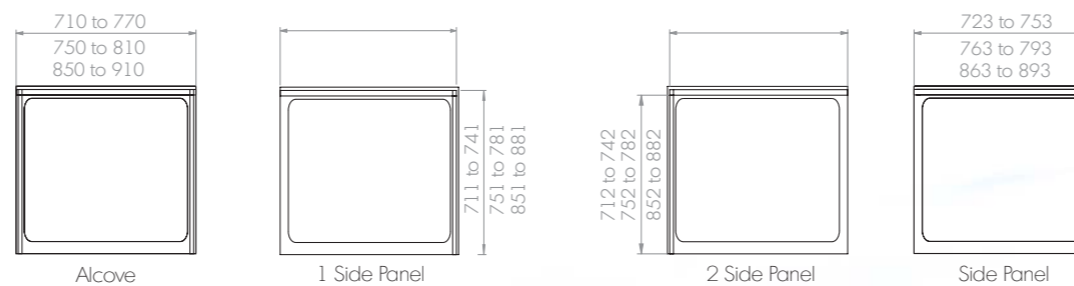

Quadrant 800mm x 800mm		
Colour	Price Inc VAT	Adjustment
Chrome	518.94	770 to 790 Radius 550mm Overall height 1850mm

1200 Slider

Slider with side panel

Features:

- Lifetime guarantee
- Spring loaded bottom runners
- Adjustable top runners
- 6mm glass
- Magnetic cushioned seal
- Chrome frame clear glass
- Colour match chrome top caps
- Safety glass BSEN12150-1

Bi-Fold		
Size	Price Inc VAT	Adjustment
760	481.87	710 to 700 Overall height 1850mm
800	505.04	750 to 810 Overall height 1850mm
900	556.00	850 to 910 Overall height 1850mm

Side Panel		
Size	Price Inc VAT	Adjustment
760	305.80	723 to 753 Overall height 1850mm
800	305.80	763 to 793 Overall height 1850mm

Bi-Fold

Pivot

Features:

- Lifetime guarantee
- Spring loaded bottom runners
- Adjustable top runners
- 6mm glass
- Magnetic cushioned seals
- Chrome frame clear glass
- Colour match chrome top caps
- Safety glass BSEN12150-1

Pivot

Bi-Fold		
Size	Price Inc VAT	Adjustment
760	361.40	710 to 700 Overall height 1850mm
800	393.84	750 to 810 Overall height 1850mm
900	417.00	850 to 910 Overall height 1850mm

Side Panel		
Size	Price Inc VAT	Adjustment
760	305.80	723 to 753 Overall height 1850mm
800	305.80	763 to 793 Overall height 1850mm