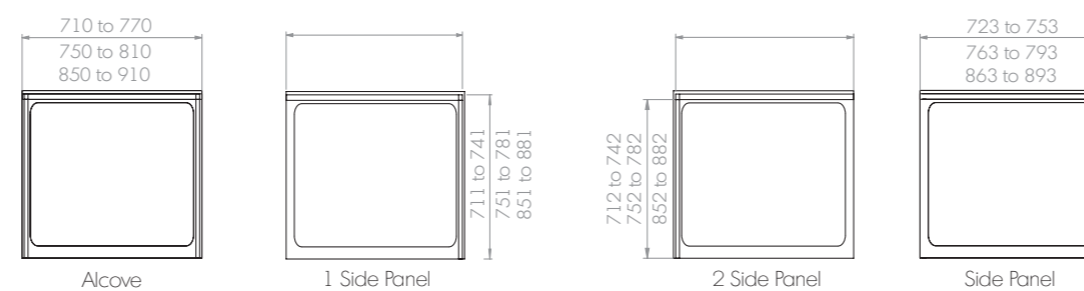

Bi-Fold

Features:

- Lifetime guarantee
- Spring loaded bottom runners
- Adjustable top runners
- 6mm glass
- Magnetic cushioned seals
- Chrome frame clear glass
- Colour match chrome top caps
- Safety glass BSEN12150-1

Bi-Fold		
Size	Price Inc VAT	Adjustment
760	481.87	710 to 700 Overall height 1850mm
800	505.04	750 to 810 Overall height 1850mm
900	556.00	850 to 910 Overall height 1850mm

Side Panel		
Size	Price Inc VAT	Adjustment
760	305.80	723 to 753 Overall height 1850mm
800	305.80	763 to 793 Overall height 1850mm

Bi-Fold