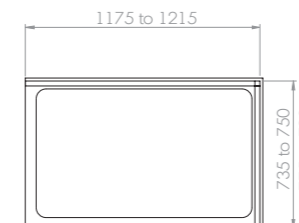

Quadrant 800mm x 800mm		
Colour	Price Inc VAT	Adjustment
Chrome	518.94	770 to 790 Radius 550mm Overall height 1850mm

1200 Slider

Slider with side panel

Features:

- Lifetime guarantee
- Spring loaded bottom runners
- Adjustable top runners
- 6mm glass
- Magnetic cushioned seal
- Chrome frame clear glass
- Colour match chrome top caps
- Safety glass BSEN12150-1

1200mm

Alcove

Slider with side panel

1200mm Slider		
Colour	Price Inc VAT	Adjustment
Chrome	£532.84	Alcove: 1150-1190mm With 1 side panel: 1175-1215mm Overall height 1850mm

Side panel		
Colour	Price Inc VAT	Adjustment
Chrome	£305.80	760: 735 to 750 Overall height 1850mm
Chrome	£305.80	800: 775 to 790 Overall height 1850mm

Bi-Fold		
Size	Price Inc VAT	Adjustment
760	481.87	710 to 700 Overall height 1850mm
800	505.04	750 to 810 Overall height 1850mm
900	556.00	850 to 910 Overall height 1850mm

Side Panel		
Size	Price Inc VAT	Adjustment
760	305.80	723 to 753 Overall height 1850mm
800	305.80	763 to 793 Overall height 1850mm

Pivot

Bi-Fold		
Size	Price Inc VAT	Adjustment
760	361.40	710 to 700 Overall height 1850mm
800	393.84	750 to 810 Overall height 1850mm
900	417.00	850 to 910 Overall height 1850mm

Side Panel		
Size	Price Inc VAT	Adjustment
760	305.80	723 to 753 Overall height 1850mm
800	305.80	763 to 793 Overall height 1850mm