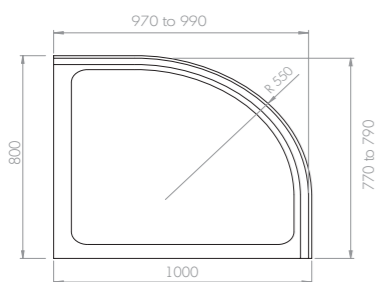

1200mm x 800mm

Quadrant 1200mm x 800mm		
Colour	Price Inc VAT	Adjustment
Chrome	£681.10	1170 to 1190 770 to 790 Radius 550mm Overall height 1850mm

new
era elegant, affordable & luxurious showering

Quadrant 1000 x 800

900mm x 900mm

Quadrant 900mm x 900mm		
Colour	Price Inc VAT	Adjustment
Chrome	518.94	870 to 890 Radius 550mm Overall height 1850mm

1000mm x 800mm

Quadrant 1000mm x 800mm		
Colour	Price Inc VAT	Adjustment
Chrome	£653.30	970 to 990 770 to 790 Radius 550mm Overall height 1850mm

Quadrant 800mm x 800mm		
Colour	Price Inc VAT	Adjustment
Chrome	518.94	770 to 790 Radius 550mm Overall height 1850mm

1200 Slider

Slider with side panel

Features:

- Lifetime guarantee
- Spring loaded bottom runners
- Adjustable top runners
- 6mm glass
- Magnetic cushioned seal
- Chrome frame clear glass
- Colour match chrome top caps
- Safety glass BSEN12150-1

Pivot

Bi-Fold		
Size	Price Inc VAT	Adjustment
760	361.40	710 to 700 Overall height 1850mm
800	393.84	750 to 810 Overall height 1850mm
900	417.00	850 to 910 Overall height 1850mm

Side Panel		
Size	Price Inc VAT	Adjustment
760	305.80	723 to 753 Overall height 1850mm
800	305.80	763 to 793 Overall height 1850mm