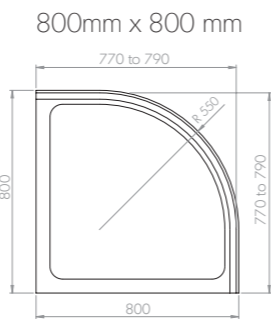

900mm x 900mm

Quadrant 900mm x 900mm		
Colour	Price Inc VAT	Adjustment
Chrome	518.94	870 to 890 Radius 550mm Overall height 1850mm

1000mm x 800mm

Quadrant 1000mm x 800mm		
Colour	Price Inc VAT	Adjustment
Chrome	£653.30	970 to 990 770 to 790 Radius 550mm Overall height 1850mm

Quadrant 800mm x 800mm		
Colour	Price Inc VAT	Adjustment
Chrome	518.94	770 to 790 Radius 550mm Overall height 1850mm

1200 Slider

Slider with side panel

Features:

- Lifetime guarantee
- Spring loaded bottom runners
- Adjustable top runners
- 6mm glass
- Magnetic cushioned seal
- Chrome frame clear glass
- Colour match chrome top caps
- Safety glass BSEN12150-1

1200mm

Alcove

Slider with side panel

1200mm Slider		
Colour	Price Inc VAT	Adjustment
Chrome	£532.84	Alcove: 1150-1190mm With 1 side panel: 1175-1215mm Overall height 1850mm

Side panel		
Colour	Price Inc VAT	Adjustment
Chrome	£305.80	760: 735 to 750 Overall height 1850mm
Chrome	£305.80	800: 775 to 790 Overall height 1850mm

Bi-Fold		
Size	Price Inc VAT	Adjustment
760	481.87	710 to 700 Overall height 1850mm
800	505.04	750 to 810 Overall height 1850mm
900	556.00	850 to 910 Overall height 1850mm

Side Panel		
Size	Price Inc VAT	Adjustment
760	305.80	723 to 753 Overall height 1850mm
800	305.80	763 to 793 Overall height 1850mm