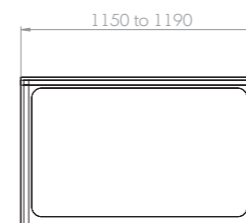

Quadrant 800mm x 800mm		
Colour	Price Inc VAT	Adjustment
Chrome	518.94	770 to 790 Radius 550mm Overall height 1850mm

1200 Slider

Slider with side panel

Features:

- Lifetime guarantee
- Spring loaded bottom runners
- Adjustable top runners
- 6mm glass
- Magnetic cushioned seal
- Chrome frame clear glass
- Colour match chrome top caps
- Safety glass BSEN12150-1

1200mm

Alcove

Slider with side panel

1200mm Slider		
Colour	Price Inc VAT	Adjustment
Chrome	£532.84	Alcove: 1150-1190mm With 1 side panel: 1175-1215mm Overall height 1850mm

Side panel		
Colour	Price Inc VAT	Adjustment
Chrome	£305.80	760: 735 to 750 Overall height 1850mm
Chrome	£305.80	800: 775 to 790 Overall height 1850mm